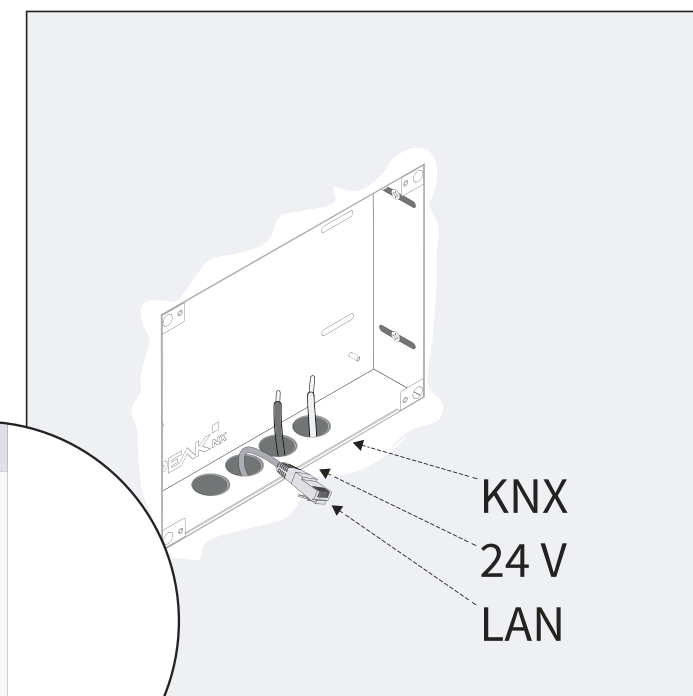

# Unterputzdose/Flush-mounted box

## Mauerwerkinstallation/Brickwork-Installation

Bündig zur verputzten Wand  
Box flush with plastered wall

## Hohlwandmontage/Cavity Wall Installation

Bündig zur verputzten Wand  
Box flush with plastered wall

PEAKnx GmbH  
Otto-Röhm-Straße 69  
64283 Darmstadt

[www.peaknx.com](http://www.peaknx.com)  
[info@peaknx.com](mailto:info@peaknx.com)